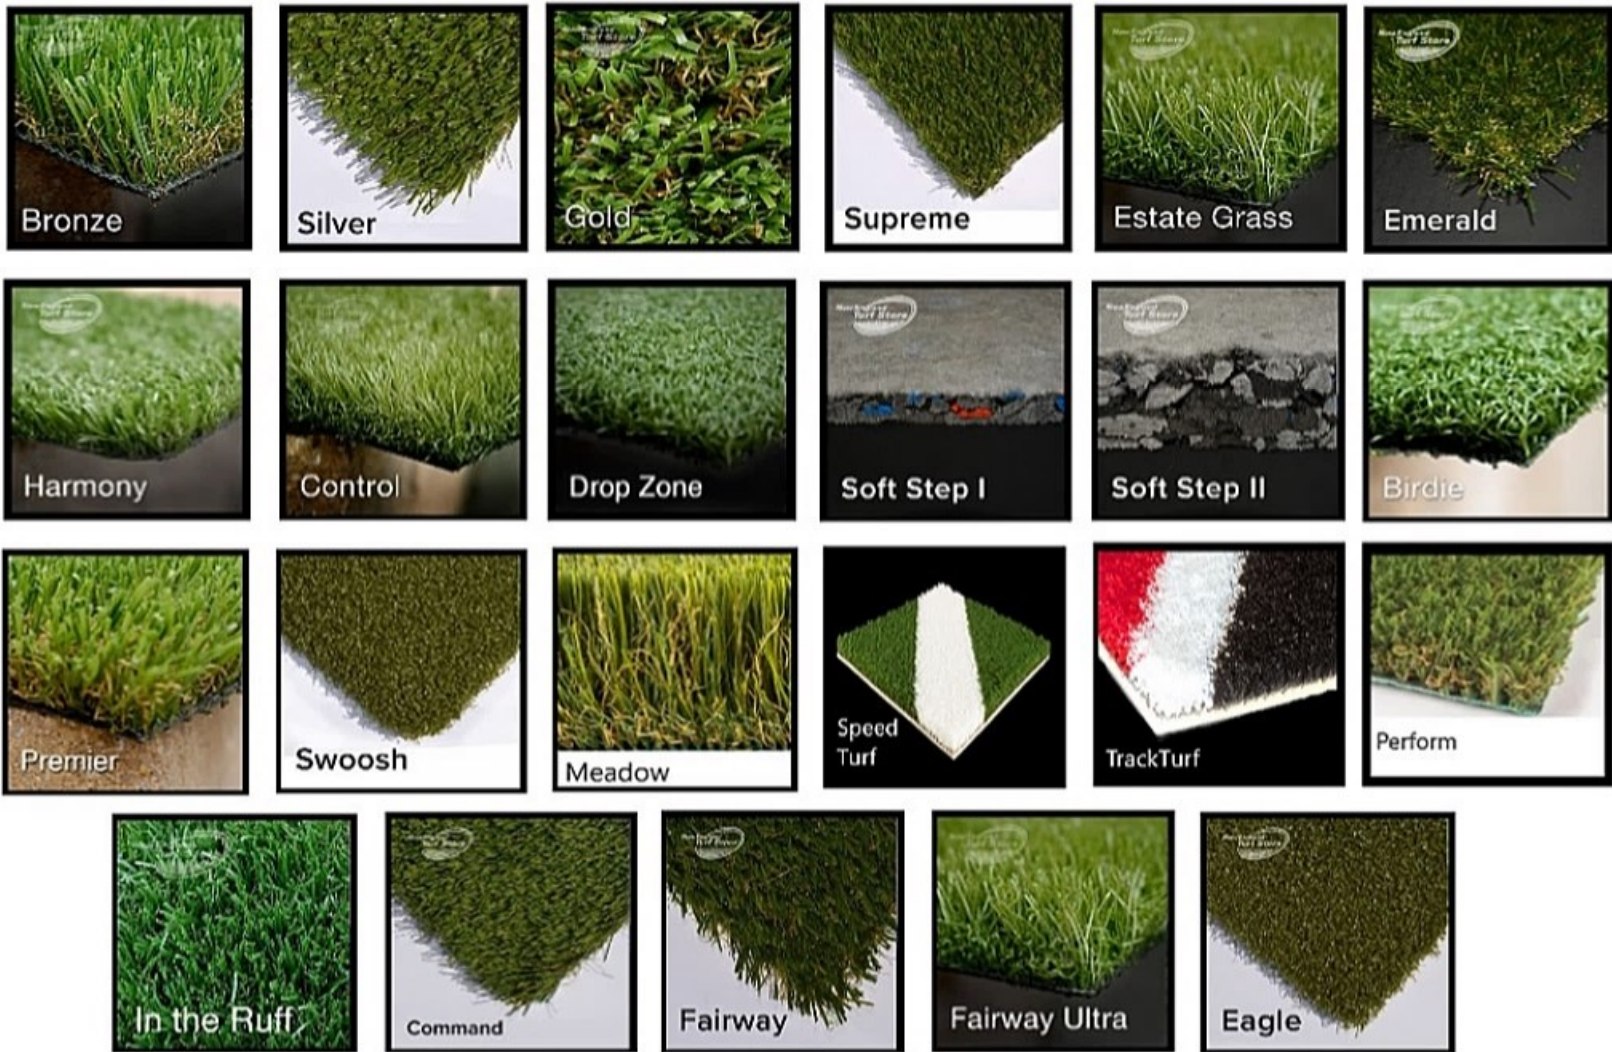

PRODUCT NAME	APPLICATIONS	PILE HEIGHT	FACE WEIGHT	COLOR	TESTING
Drop Zone		3/8"	47 oz.	Grass Zone: Verde Thatch Zone: N/A	Pill Test, Critical Radiant Flux, ASTM E648, ASTM F1951, ASTM F1292 -HIC 10'
Soft Step I		>1"	19 lbs.	N/A N/A	ASMT D3776M-09a, D3575-08-W (A), D7005-03 mod. D3565-08-S. D3575-08-B
Soft Step II		>2"	29 lbs.	N/A N/A	ASMT D3776M-09a, D3575-08-W (A), D7005-03 mod. D3565-08-S. D3575-08-B

Call Today!

Speak with one of our seasoned professionals, make sure the job gets done right the FIRST time. We're the #1 supplier and installer of artificial turf in New England.

Let us help you bring your vision to life.

LEGEND